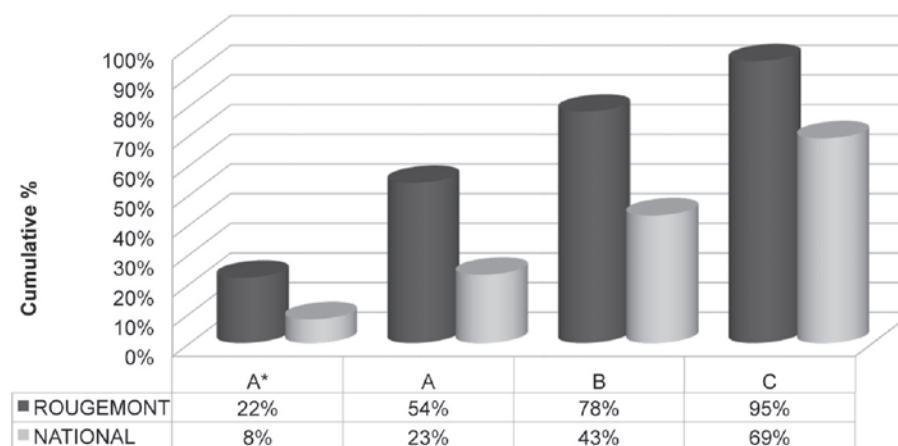

ROUGEMONT GCSE RESULTS 2009 - 2011 (CUMULATIVE %)

SUBJECT	ENTRIES	A*	A	B	C	D	E
Art	65	15	30	10	9	1	
Biology	144	42	42	30	29	1	
Business Studies	41	2	9	10	11	6	2
Chemistry	134	58	37	19	20		
Design & Technology	73	6	22	25	12	8	
Drama	27	2	10	9	5	1	
English Lang	194	31	76	43	42	2	
English Lit	193	50	56	51	31	4	
French	110	14	24	28	26	18	
Geography	88	18	34	19	13	3	1
German	44	6	14	12	10	2	
History	106	12	29	31	23	11	
IT	83	3	13	18	29	12	6
Maths	193	48	62	49	33	1	
Music	19	5	10	3	1		
P.E.	69	6	20	23	14	6	
Physics	127	47	38	30	11	1	
Religious Studies	53	14	23	13	2	1	
Statistics	70	23	30	17			
TOTALS	1833	402	579	440	321	78	9
*Rougemont cumulative %		22%	54%	78%	95%	99.3%	99.8%
National (UK) 2010		8%	23%	43%	69%	84.9%	92.7%

GRADE	A*	A	B	C
ROUGEMONT	22%	54%	78%	95%
NATIONAL	8%	23%	43%	69%

*Rougemont cumulative figures show the total percentage of pupils gaining the stated grade or higher

	PASS (A* – C) %	A*/A %
Rougemont	95%	54%
National – (UK) 2010	69%	23%

98% (three year average) of the candidates achieved at least 5 A* to C grades, including Maths and English (across the UK candidates achieved 51%, 2010)