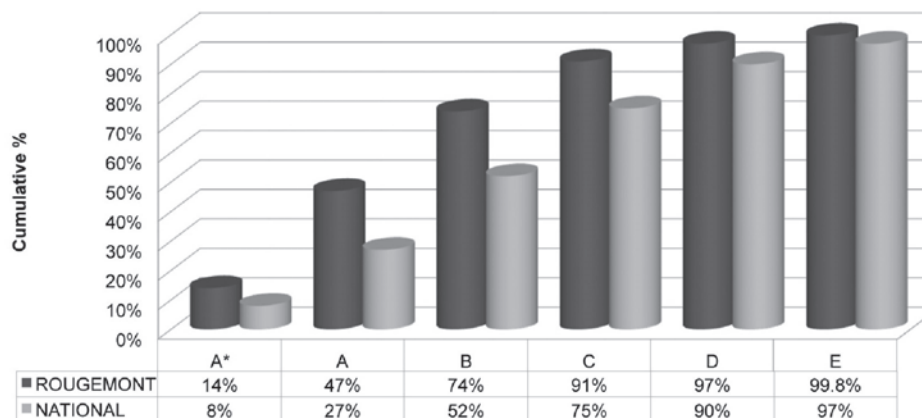

ROUGEMONT A LEVEL RESULTS 2009 - 2011 (CUMULATIVE %)

SUBJECT	ENTRIES	A*	A	B	C	D	E
Art	25	5	6	7	4	2	1
Biology	33	4	16	5	5	3	
Chemistry	33	8	10	6	3	3	2
Computing	8		1	3	1	1	2
Design & Technology	27	1	4	7	9	5	1
Economics	16		3	8	2	3	
English Lit.	21	2	13	6			
English Lang/Lit	28	2	13	7	5	1	
French	14	1	6	6	1		
Further Maths	14		2	6	3	3	
Geography	33	2	11	13	6	1	
German	5		3	1	1		
History	31		10	8	11	1	1
Maths	97	8	52	21	11	5	
Media Studies	13	3	3	6	1		
Music	5		3	1		1	
Physics	55	8	26	11	7	3	
RS	14		1	6	2	3	2
Sports Studies	3		1	1		1	
Theatre Studies	7		1	3	3		
TOTALS	486	44	185	132	75	36	9
*Rougemont Cumulative %		14%	47%	74%	91%	97%	99.8%
National (UK) 2010		8%	27%	52%	75%	90%	97%

GRADE	A*	A	B	C	D	E
ROUGEMONT	14%	47%	74%	91%	97%	99.8%
NATIONAL	8%	27%	52%	75%	90%	97%

*Rougemont cumulative figures show the total percentage of pupils gaining the stated grade or higher

	PASS %	A*/A/B %
Rougemont	99.8%	74%
National (UK) 2010	97%	52%